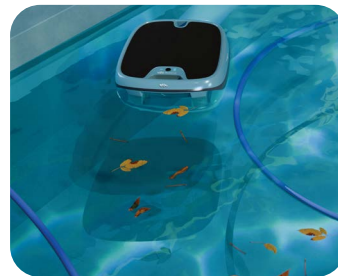

**Dolphin Skimmi™ 300** glides across your pool with agility, avoiding cords, hoses, and walls to reach every corner where debris collects.

With smart solar charging, it finds the sunniest spot to recharge- no plugs, no downtime, no retrieval. Patented obstacle avoidance and edge-detection ensure 99% coverage while cleaning up twice as fast as the competition.

The **Dolphin Skimmi™ 300** offers advanced retrieval, an edge-cleaning mode, and customisable cleaning sessions for larger or more demanding pools. With the **Maytronics One™** app, you can switch modes, schedule cleanings, or call it to the edge with a tap.

### Smart Solar Recharge

Seeks the sunniest spot to recharge - no retrieval, plugs, or downtime.

### Intelligent Sun-Seeking

Keeps Dolphin Skimmi™ cleaning continuously, with no plugs, timers, or hassle.